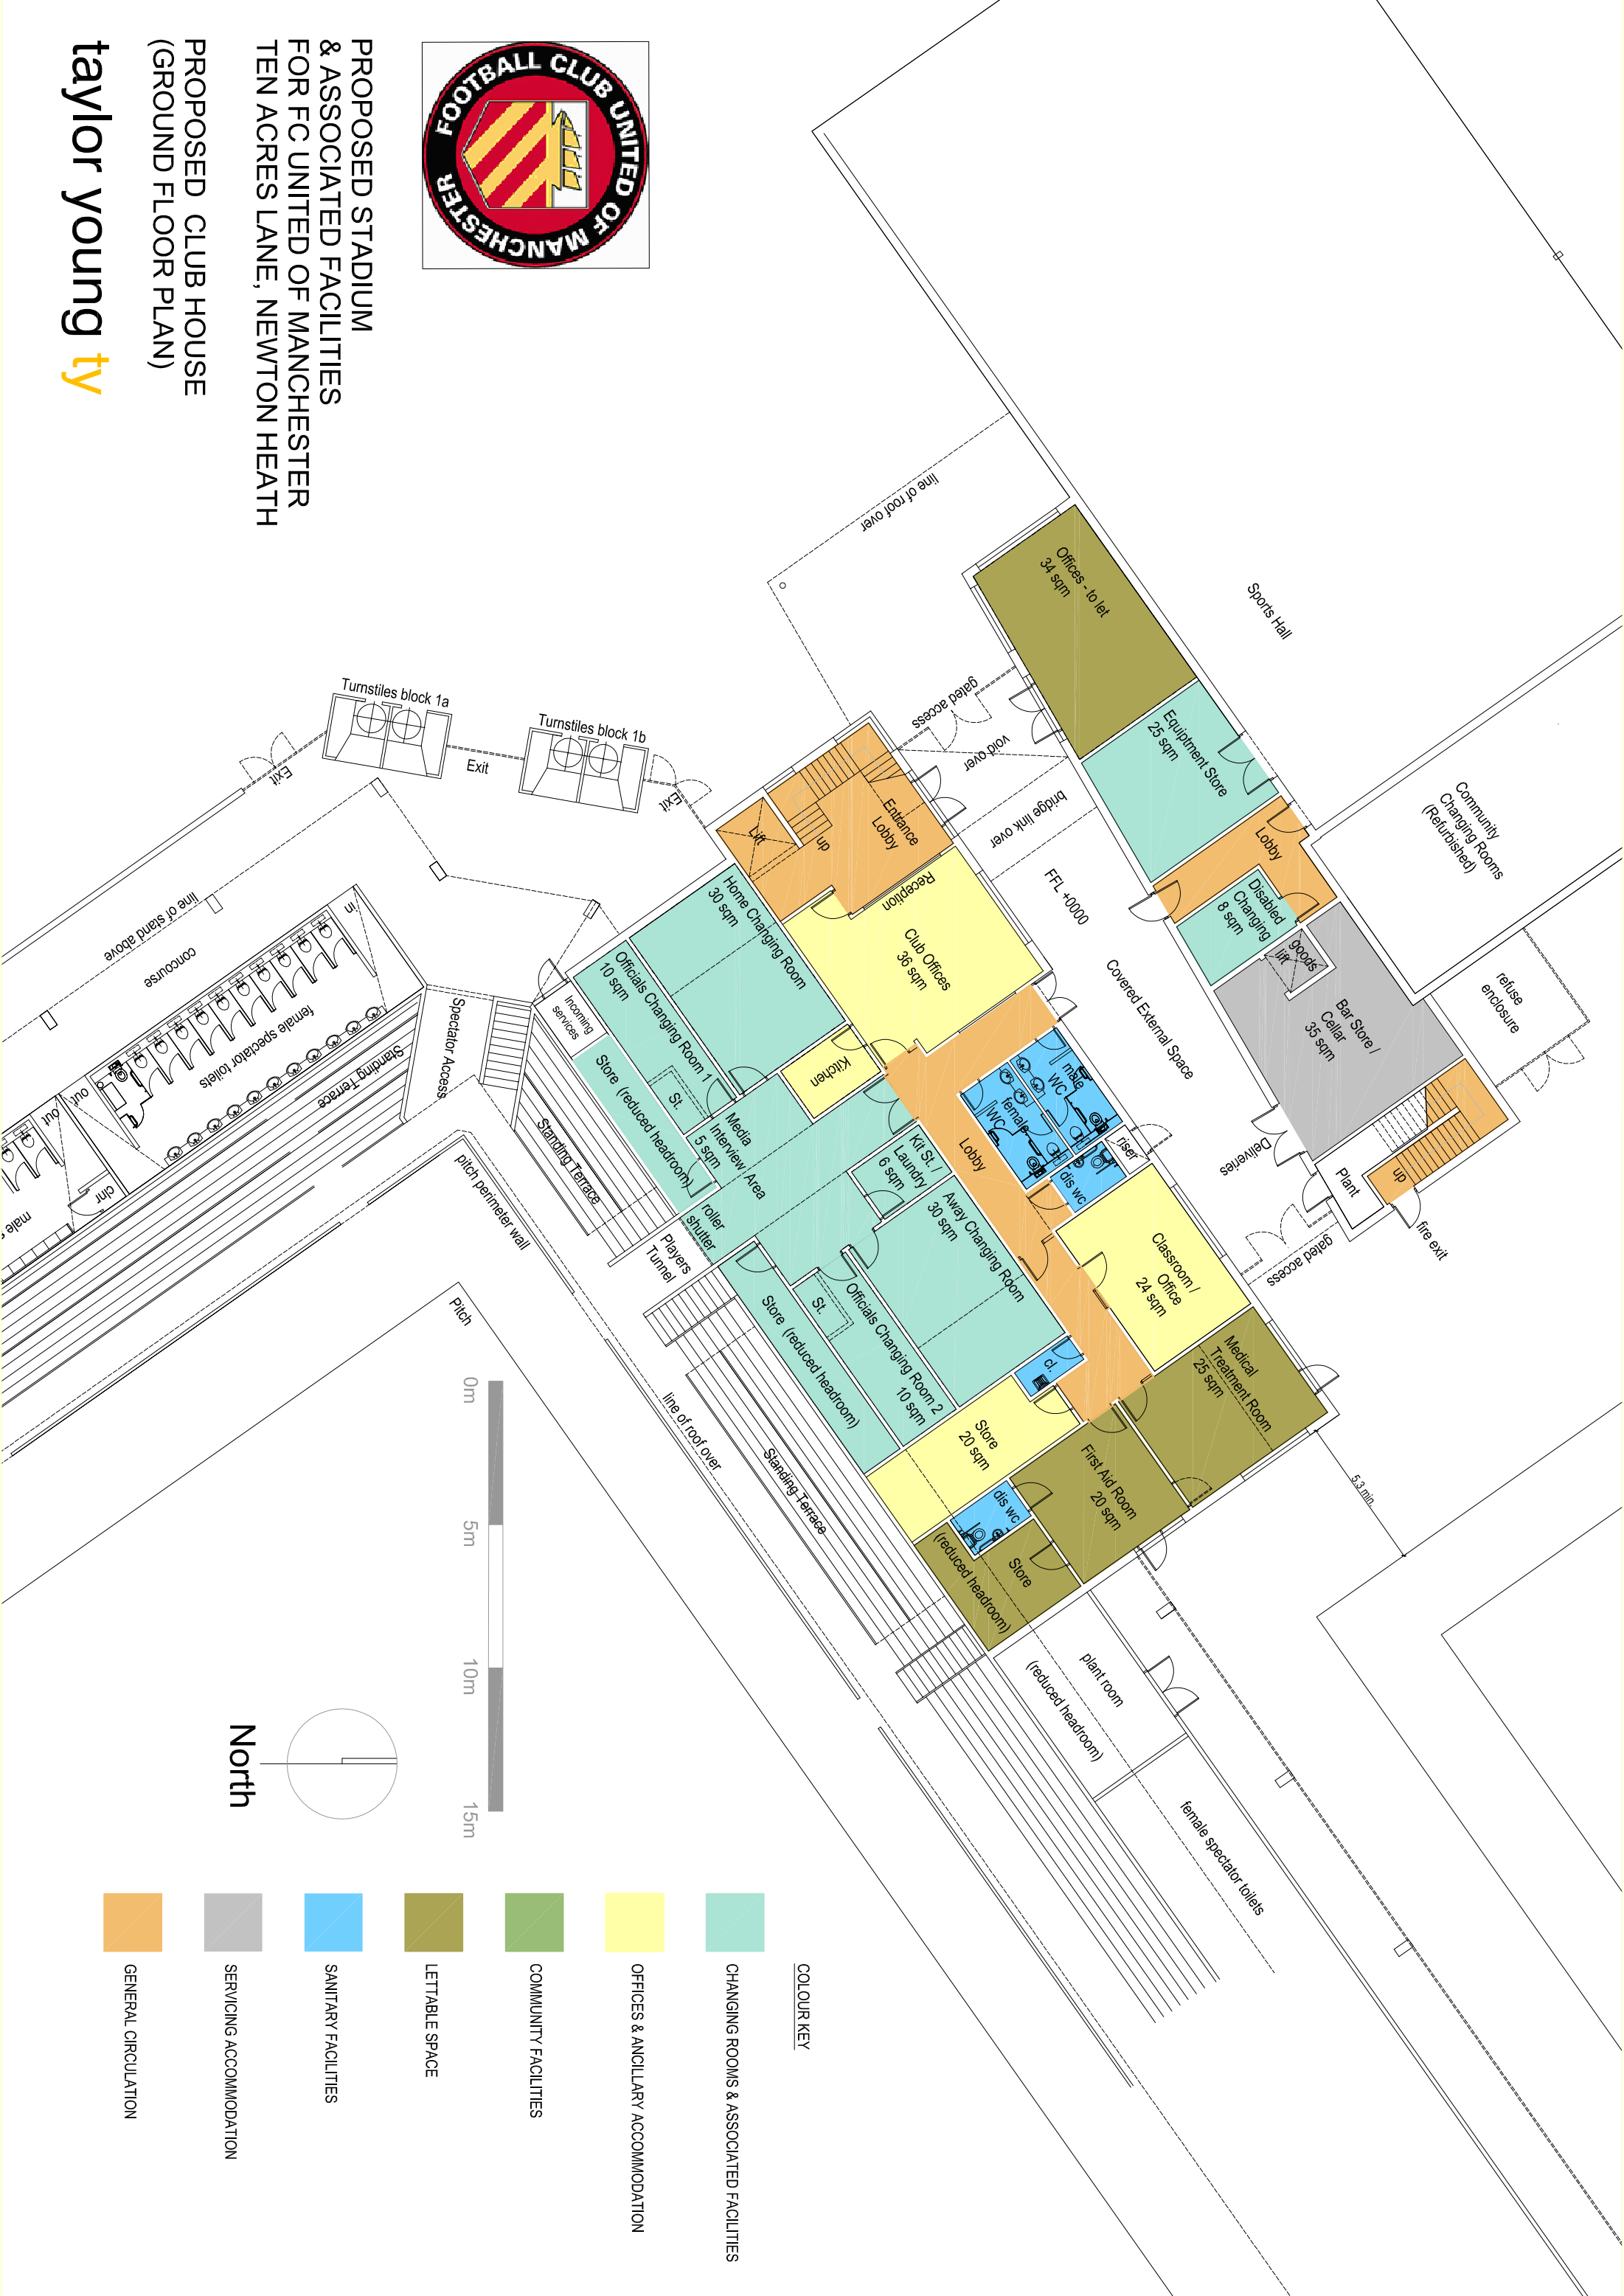

PROPOSED STADIUM
& ASSOCIATED FACILITIES
FOR FC UNITED OF MANCHESTER
TEN ACRES LANE, NEWTON HEATH

PROPOSED CLUB HOUSE
(GROUND FLOOR PLAN)

taylor young ty

COLOUR KEY

- CHANGING ROOMS & ASSOCIATED FACILITIES
- OFFICES & ANCILLARY ACCOMMODATION
- COMMUNITY FACILITIES
- LETTABLE SPACE
- SANITARY FACILITIES
- SERVICING ACCOMMODATION
- GENERAL CIRCULATION